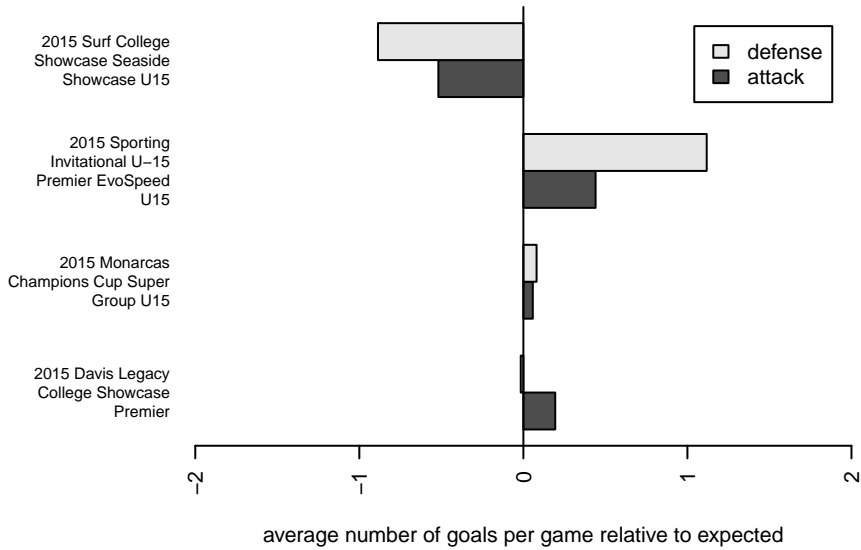

**Walnut Creek SC Legends B00**  
 Dots are actual minus expected GF (blue circles) and GA (red triangles).  
 Blue line is smoothed change in attack strength. Red is smoothed change in defense strength.

**attack and defense variance (black dot)  
relative to other teams  
and top 10 in region**

**attack and defense rating  
relative to others at age  
and all opponents in last 13 months**

**attack and defense rating  
relative to others at age  
and all opponents in last 13 months**

**Performance relative to 13 month average**

**Performance relative to 13 month average**

Distribution of opponents  
 Red = Lose zone, Blue = Win zone, Green = Even  
 Black line separates win/lose zones